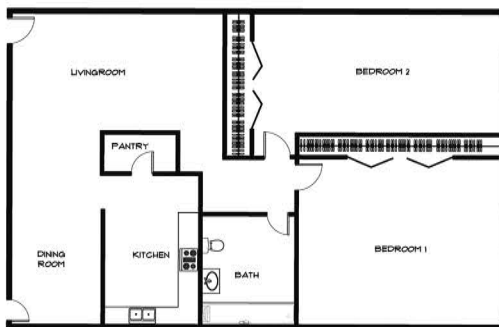

OUR SERVICES

- ✓ Large-Bright Units
- ✓ Centrally Located
- ✓ Next to Truckee River
- ✓ Garages Available
- ✓ Ample Controlled Parking
- ✓ Hardwood Floors (Select Units)
- ✓ Central A/C
- ✓ Ceiling Fans
- ✓ Laundry Facility
- ✓ Online Payments
- ✓ Close to California Ave

Welcome To Regina Marie Apartments

Regina Marie Apartments sits right next to Reno's famous Truckee River and a couple blocks from Downtown Reno.

Check Out Our Plans

2 Bedroom, 1 Bath

1 Bedroom, 1 Bath

2 Bedroom, 1 Bath