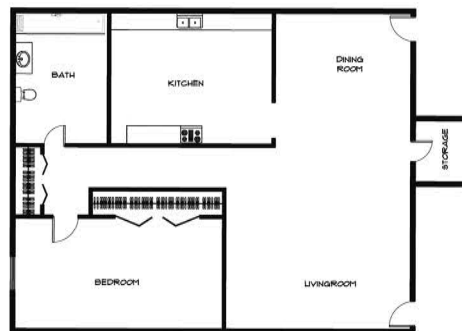

Welcome To Regina Marie Apartments

Regina Marie Apartments sits right next to Reno's famous Truckee River and a couple blocks from Downtown Reno.

Check Out Our Plans

2 Bedroom, 1 Bath

1 Bedroom, 1 Bath

2 Bedroom, 1 Bath