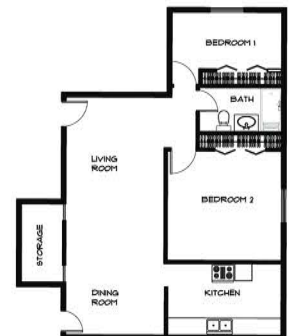

Welcome To Regina Marie Apartments

Regina Marie Apartments sits right next to Reno's famous Truckee River and a couple blocks from Downtown Reno.

Check Out Our Plans

2 Bedroom, 1 Bath

1 Bedroom, 1 Bath

2 Bedroom, 1 Bath